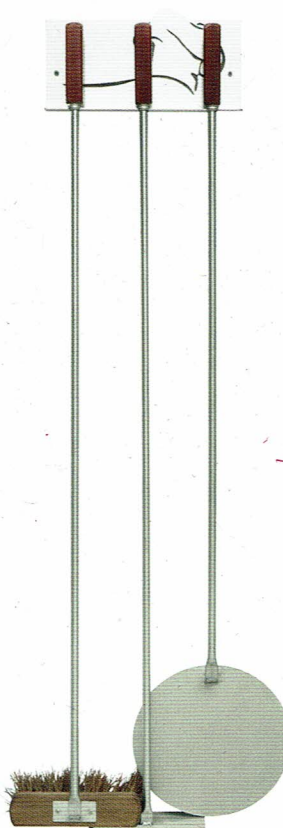

conjunto limpeza inox 4 peças
stainless steel cleaning kit 4 pieces
kit nettoyage en acier inoxydable
4 pièces
150 x 35 cm